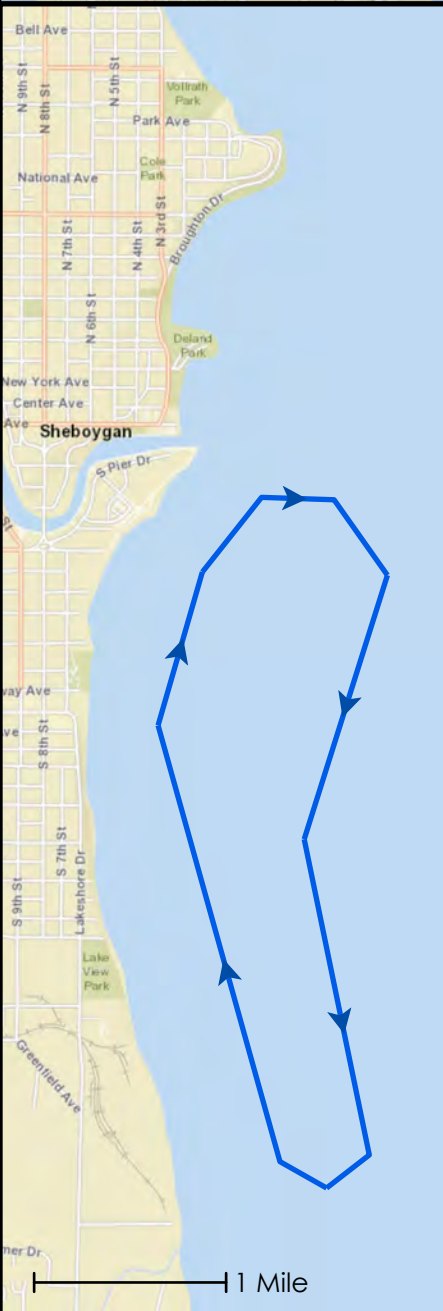

**Visit the boats!**

**Live Music**

**Food & Drinks!**

**Food Trucks**

**Friday Night Block Party**  
6:00 - 10:00 PM

**Race Course**

- Legend**
- Viewing Areas
  - Race Pits
  - First Aid Station
  - Restrooms
  - Trolley Stops
  - Trolley Route
  - VIP Parking ONLY
  - Handicap Parking
  - Paid Parking
  - Free Parking
  - Road Closed

Scan the QR code to view additional information about Trolley/Shuttle services. Locations are subject to change. View the online map for up to date information.

**MIDWEST**  
2024 CHALLENGE