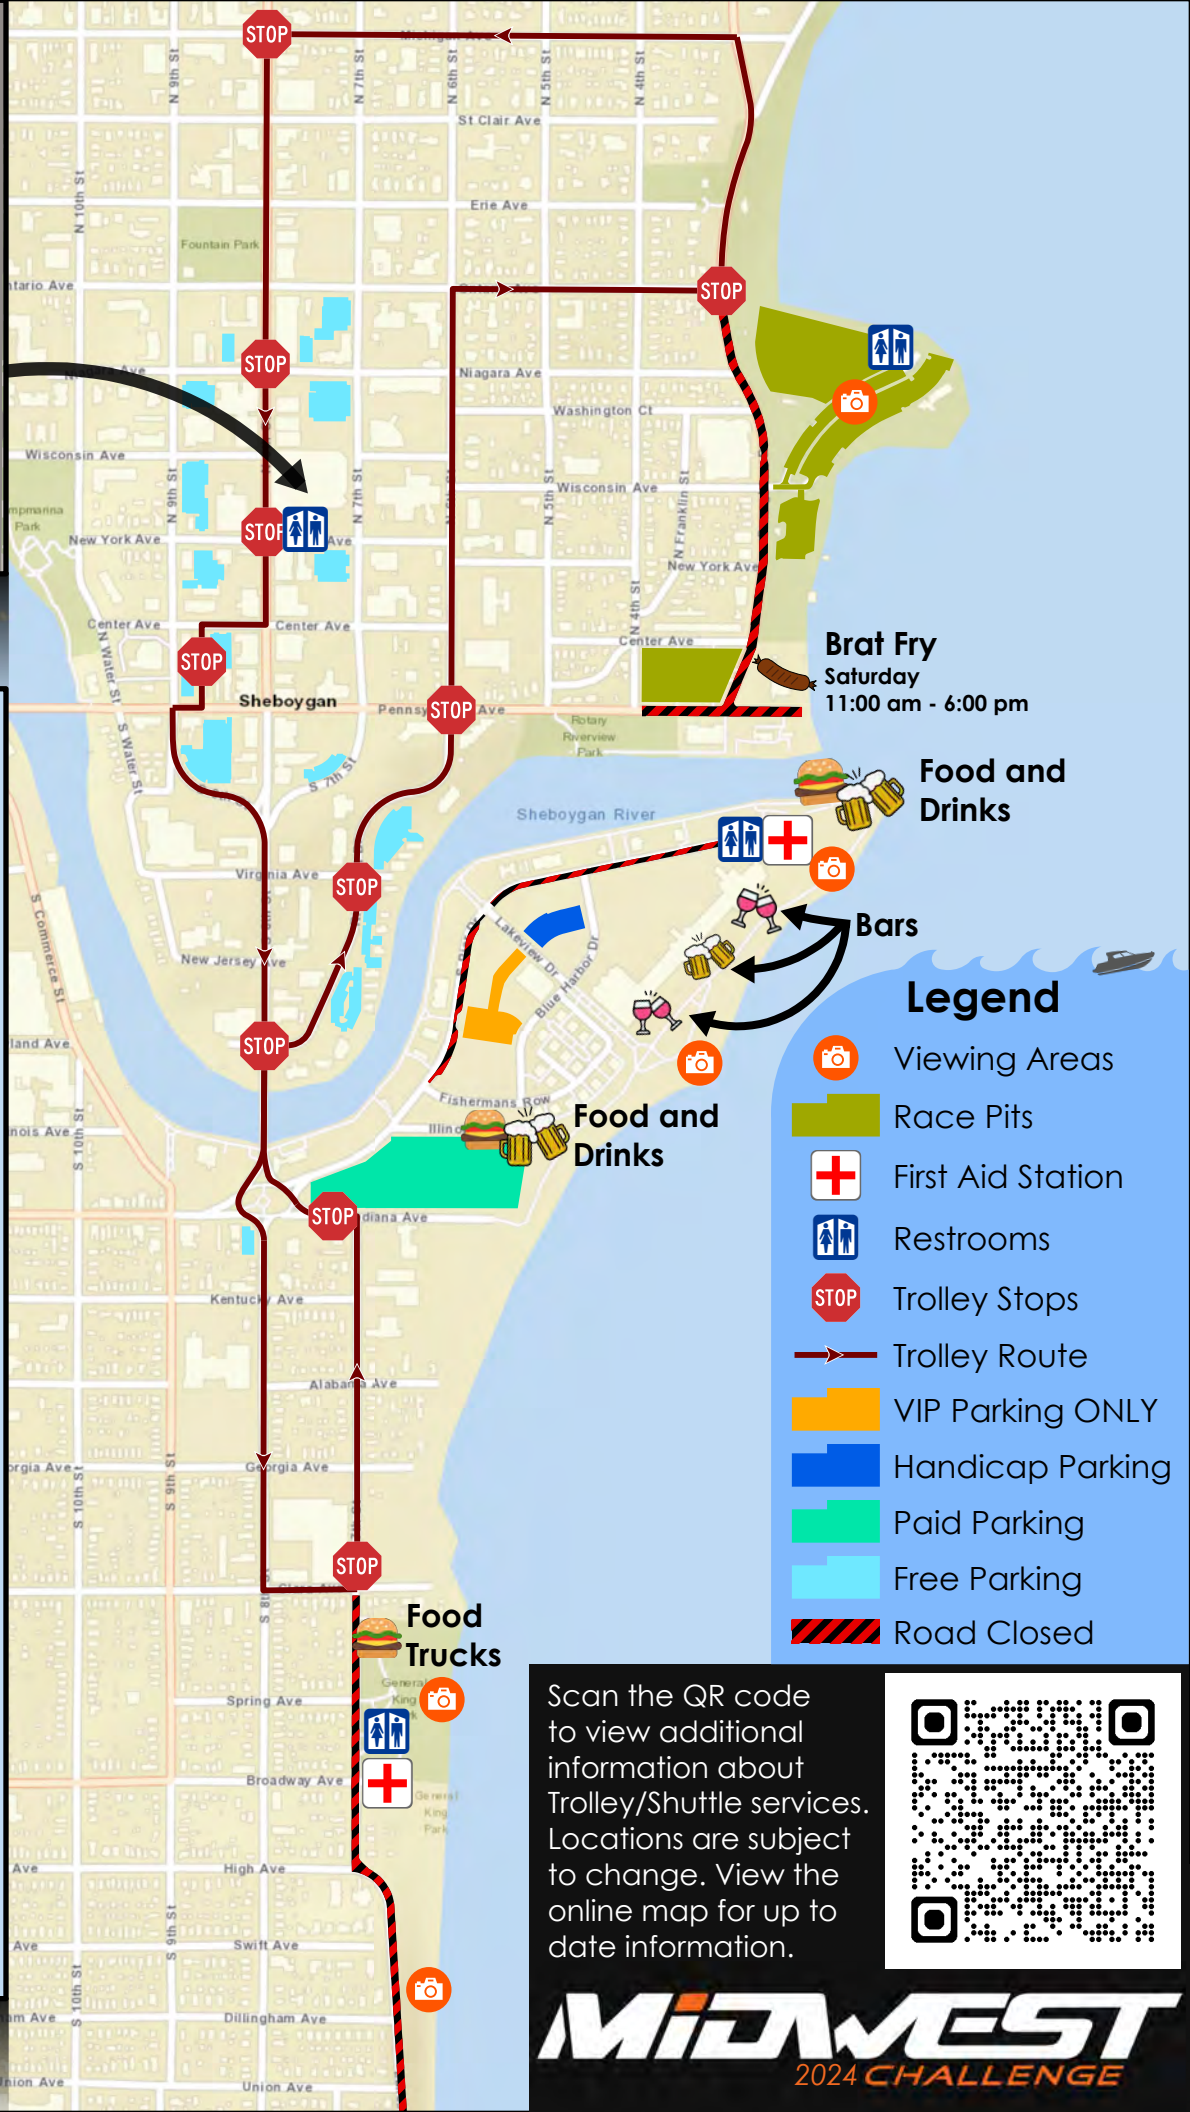

**Visit the boats!**

**Live Music**

**Food & Drinks!**

**Food Trucks**

**Friday Night Block Party**  
6:00 - 10:00 PM

**Race Course**

- Legend**
- Viewing Areas
  - Race Pits
  - First Aid Station
  - Restrooms
  - Trolley Stops
  - Trolley Route
  - VIP Parking ONLY
  - Handicap Parking
  - Paid Parking
  - Free Parking
  - Road Closed

Scan the QR code to view additional information about Trolley/Shuttle services. Locations are subject to change. View the online map for up to date information.

**MIDWEST**  
2024 CHALLENGE